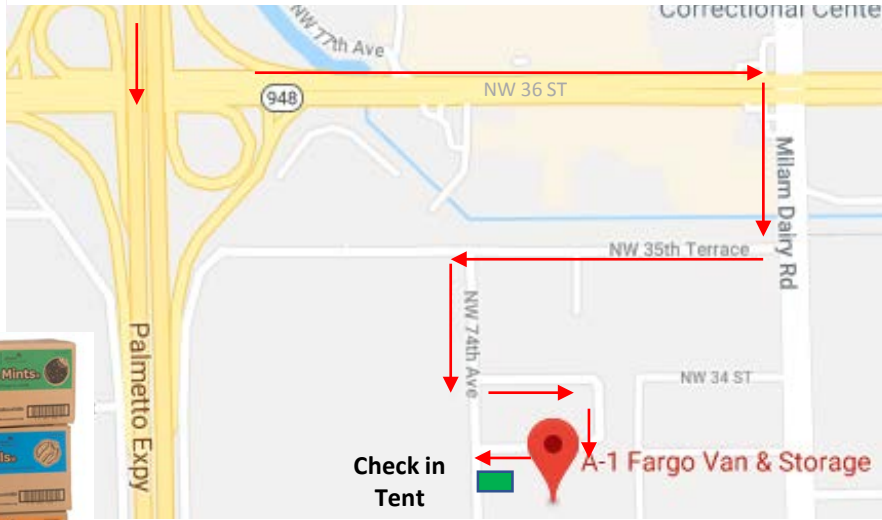

2019 Changes/Directions for A1 Fargo Van & Storage, 3353 NW 74th Ave., 33122

EVERYONE must check in at tent on corner of NW 74th Ave & NW 34th St. You will not be allowed in pick up lots w/out paperwork from check in staff (bubble sheets)

Line forms on NW 35th St. NOT NW 74th Ave.

Check in staff will give out required paperwork, Troop initial rewards and direct to correct pick up station

FROM THE NORTH

- Take 826 South to NW 36 Street.
- East on NW 36th , then south on Milam Dairy (NW 72nd Ave).
- West on NW 35th Terrace
- South on NW 74th Street
- West on NW 35th Street, which loops around and becomes NW 34th Street

FROM THE SOUTH

- 826 North to NW 25th Street
- North on Milam Dairy (NW 72nd St)
- West on NW 35th Terrace
- South on NW 74th Street
- West on NW 35th Street, which loops around and becomes NW 34th Street