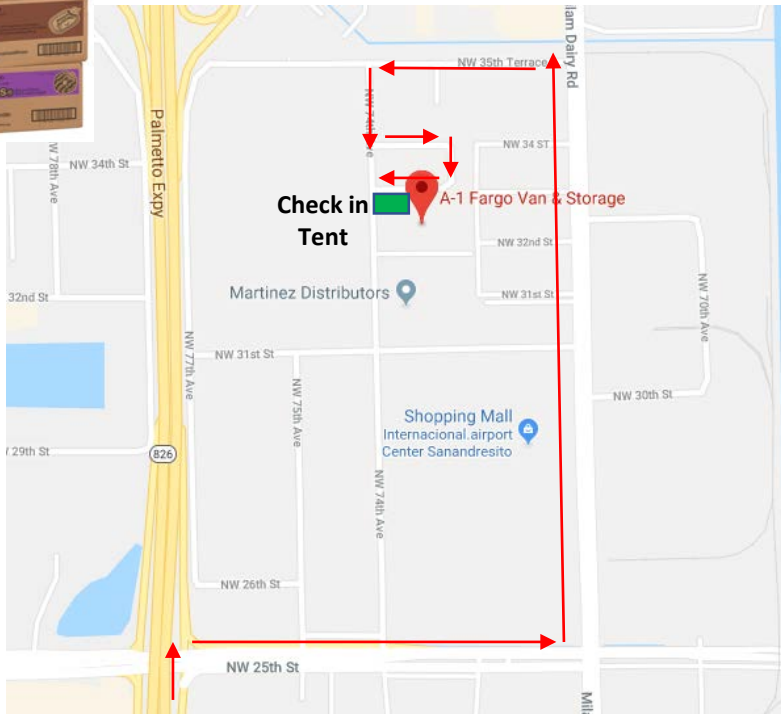

2019 Changes/Directions for A1 Fargo Van & Storage, 3353 NW 74th Ave., 33122

EVERYONE must check in at tent on corner of NW 74th Ave & NW 34th St. You will not be allowed in pick up lots w/out paperwork from check in staff (bubble sheets)

Line forms on NW 35th St. NOT NW 74th Ave.

Check in staff will give out required paperwork, Troop initial rewards and direct to correct pick up station

FROM THE NORTH

- Take 826 South to NW 36 Street.
- East on NW 36th , then south on Milam Dairy (NW 72nd Ave).
- West on NW 35th Terrace
- South on NW 74th Street
- West on NW 35th Street, which loops around and becomes NW 34th Street

FROM THE SOUTH

- 826 North to NW 25th Street
- North on Milam Dairy (NW 72nd St)
- West on NW 35th Terrace
- South on NW 74th Street
- West on NW 35th Street, which loops around and becomes NW 34th Street